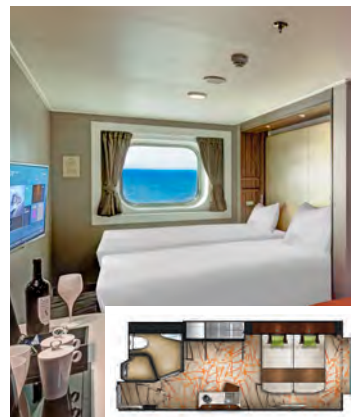

Staterooms

GARDEN PENTHOUSE

Approx. 224 sq.m | Max Occupancy 6 | Deck 17
1 King-size Bed + 1 Queen-size Bed + 1 Double Sofa Bed

DREAM EXECUTIVE SUITE

Approx. 56 sq.m | Max Occupancy 4 | Deck 13
1 King-size Bed + 1 Double Sofa Bed

DREAM DELUXE SUITE

From 41 sq.m | Max Occupancy 4 | Deck 9/10/11/12/13/15
1 Queen-size Bed + 1 Double Sofa Bed

DREAM SUITE

From 37 sq.m
Max Occupancy 4 | Deck 13/15
1 Queen-size Bed + 1 Double Sofa Bed

PALACE SUITE

From 37 sq.m
Max Occupancy 4* | Deck 16/17
1 Queen-size Bed + 1 Double Sofa Bed

BALCONY DELUXE STATEROOM

From 22 sq.m
Max Occupancy 3 – 4
Deck 8/9/10/11/12/13/15
1 Queen-size Bed + 1 Single Sofa Bed/
1 Double Sofa Bed/ 1 Single Sofa Bed +
1 Ceiling Pullman Bed

BALCONY STATEROOM

From 20 sq.m
Max Occupancy 3 – 4
Deck 8/9/10/11/12/13/15
1 Queen-size Bed + 1 Single Sofa Bed/
1 Single Sofa Bed +
1 Ceiling Pullman Bed

OCEANVIEW STATEROOM

From 16 sq.m
Max Occupancy 2 – 4
Deck 5/9/10/11/12/13
2 Single Beds + 2 Single Sofa Beds/
1 Single Sofa Bed