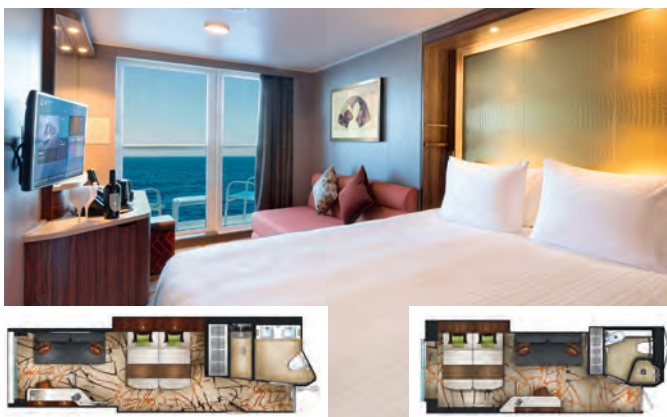

Staterooms

GARDEN PENTHOUSE

Approx. 224 sq.m | Max Occupancy 6 | Deck 17
1 King-size Bed + 1 Queen-size Bed + 1 Double Sofa Bed

DREAM EXECUTIVE SUITE

Approx. 56 sq.m | Max Occupancy 4 | Deck 13
1 King-size Bed + 1 Double Sofa Bed

DREAM DELUXE SUITE

From 41 sq.m | Max Occupancy 4 | Deck 9/10/11/12/13/15
1 Queen-size Bed + 1 Double Sofa Bed

DREAM SUITE

From 37 sq.m
Max Occupancy 4 | Deck 13/15
1 Queen-size Bed + 1 Double Sofa Bed

PALACE SUITE

From 37 sq.m
Max Occupancy 4* | Deck 16/17
1 Queen-size Bed + 1 Double Sofa Bed

BALCONY DELUXE STATEROOM

From 22 sq.m
Max Occupancy 3 – 4
Deck 8/9/10/11/12/13/15
1 Queen-size Bed + 1 Single Sofa Bed/
1 Double Sofa Bed/ 1 Single Sofa Bed +
1 Ceiling Pullman Bed

BALCONY STATEROOM

From 20 sq.m
Max Occupancy 3 – 4
Deck 8/9/10/11/12/13/15
1 Queen-size Bed + 1 Single Sofa Bed/
1 Single Sofa Bed +
1 Ceiling Pullman Bed

OCEANVIEW STATEROOM

From 16 sq.m
Max Occupancy 2 – 4
Deck 5/9/10/11/12/13
2 Single Beds + 2 Single Sofa Beds/
1 Single Sofa Bed