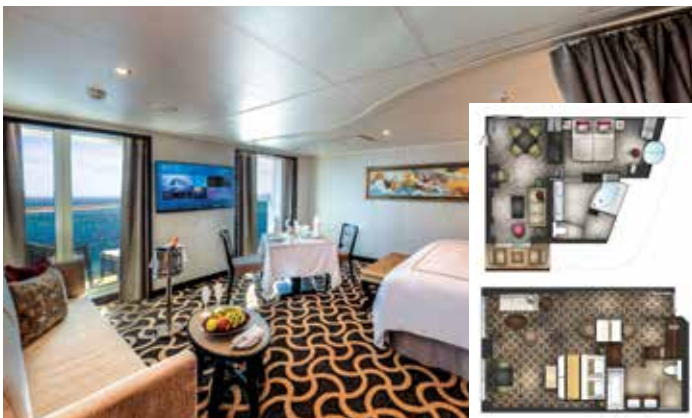

DREAM DELUXE SUITE

From 41 sq.m | Max Occupancy 4 | Deck 9/10/11/12/13/15
1 Queen-size Bed + 1 Double Sofa Bed