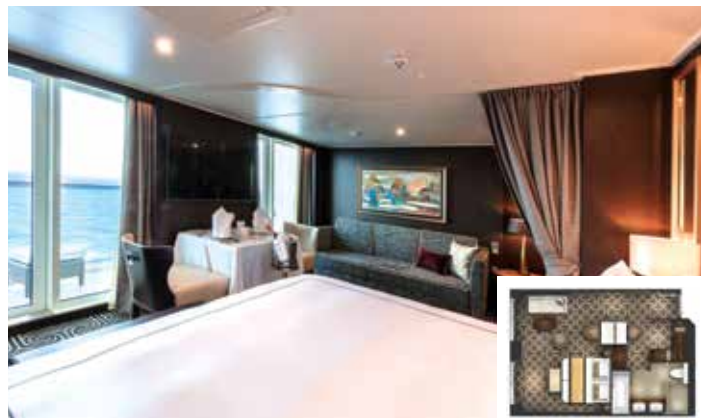

DREAM SUITE

From 37 sq.m
Max Occupancy 4 | Deck 13/15
1 Queen-size Bed + 1 Double Sofa Bed

PALACE SUITE

From 37 sq.m
Max Occupancy 4* | Deck 16/17
1 Queen-size Bed + 1 Double Sofa Bed